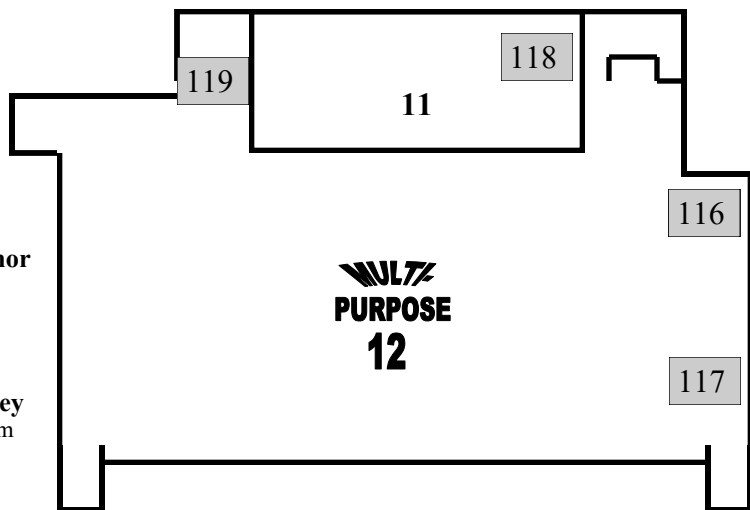

# Castle Rock Elementary School

RESTROOMS

RESTROOMS

SHOP Guillermo

360 N Castle Rock Road  
Woodlake, CA 93286

Office: 559-564-8001  
FAX: 559-564-8030