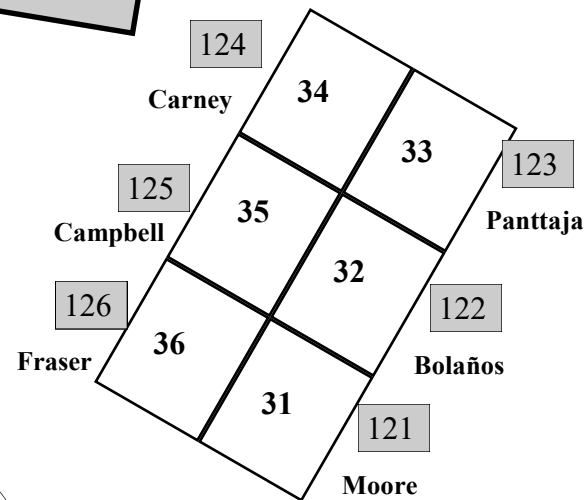

# Castle Rock Elementary School

RESTROOMS

RESTROOMS

SHOP Guillermo

360 N Castle Rock Road  
Woodlake, CA 93286

Office: 559-564-8001  
FAX: 559-564-8030