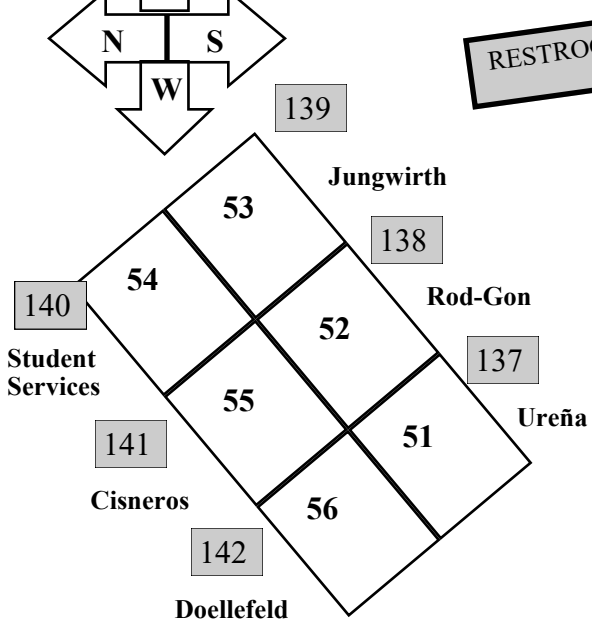

# Castle Rock Elementary School

RESTROOMS

RESTROOMS

SHOP Guillermo

360 N Castle Rock Road  
Woodlake, CA 93286

Office: 559-564-8001  
FAX: 559-564-8030