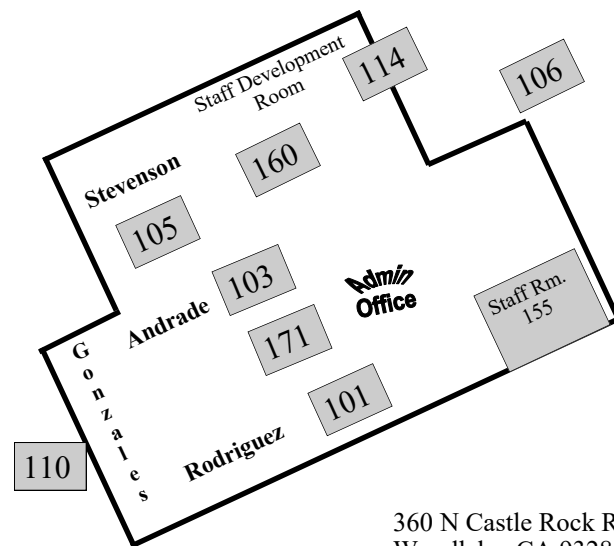

# Castle Rock Elementary School

RESTROOMS

RESTROOMS

SHOP Guillermo

360 N Castle Rock Road  
Woodlake, CA 93286

Office: 559-564-8001  
FAX: 559-564-8030