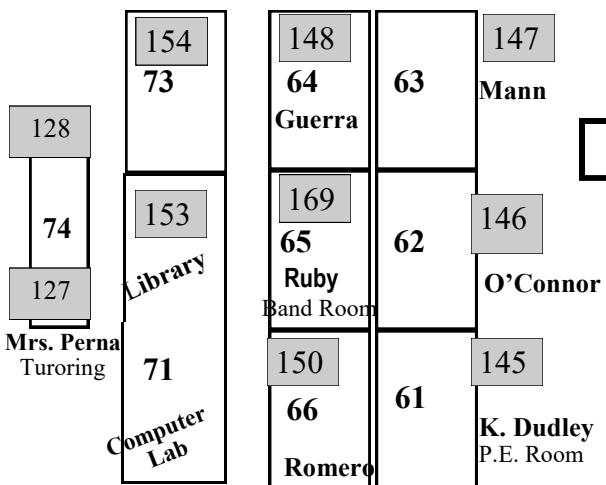

# Castle Rock Elementary School

RESTROOMS

RESTROOMS

SHOP Guillermo

360 N Castle Rock Road  
Woodlake, CA 93286

Office: 559-564-8001  
FAX: 559-564-8030