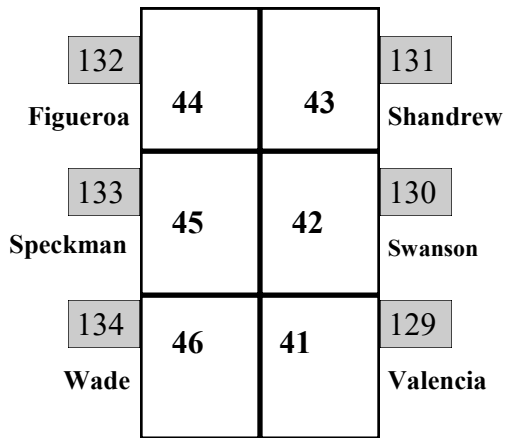

# Castle Rock Elementary School

RESTROOMS

RESTROOMS

SHOP Guillermo

360 N Castle Rock Road  
Woodlake, CA 93286

Office: 559-564-8001  
FAX: 559-564-8030